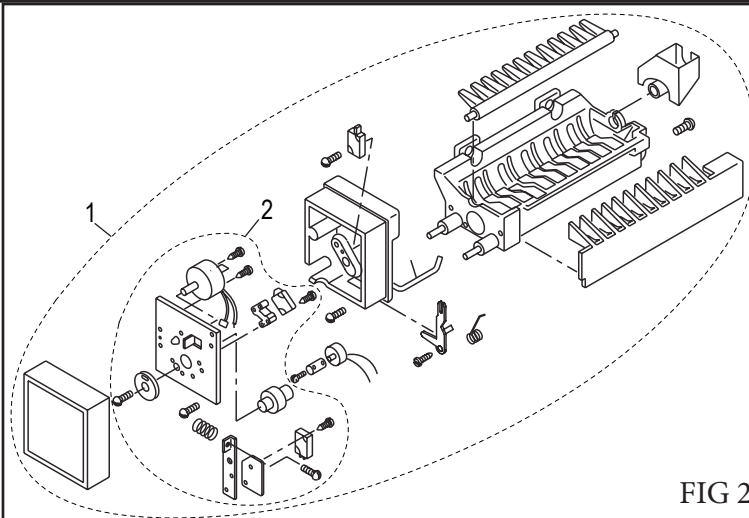

Exploded View of Model 87 Icer-ette

item part # Description

FIG1

- 1 87201W Top and bottom Hinge
Includes(7)
- 2 872021 Icemaker 115V
872022 Icemaker 230V
- 3 87203W Handle Latch Assy.
Includes(4)
- 5 87205 S/S Door Assy.
- 6 87206 Power Switch
- 8 87209 Ice Bucket
- 9 872111 Water Valve 120V AC
872112 Water Valve 230V AC
- 10 87215 Cold Control

Not Shown:

- 872131 Compressor w dryer 120V
- 872132 Compressor w dryer 230V
- 872441 Fan motor 120V
- 872442 Fan motor 230V

FIG 1

FIG 2

- 1 872021 Icemaker 115V
872022 Icemaker 230V
- 2 872021M Motor Assy. faceplate 115V
872022M Motor Assy. faceplate 230V