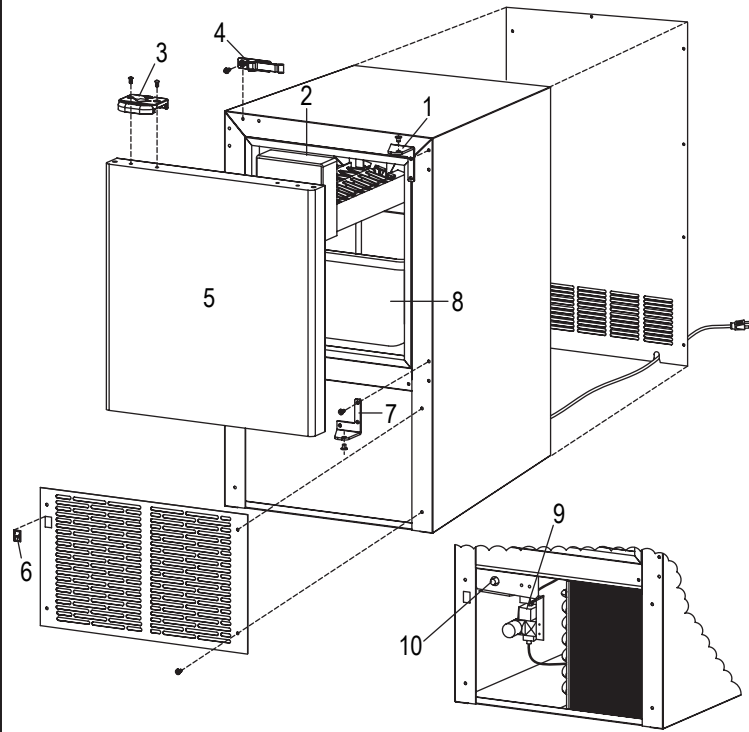

Exploded View of Model 87 Icer-ette

item part # Description

FIG1

- 1 87201W Top and bottom Hinge
Includes(7)
- 2 872021 Icemaker 115V
872022 Icemaker 230V
- 3 87203W Handle Latch Assy.
Includes(4)
- 5 87205 S/S Door Assy.
- 6 87206 Power Switch
- 8 87209 Ice Bucket
- 9 872111 Water Valve 120V AC
872112 Water Valve 230V AC
- 10 87215 Cold Control

Not Shown:

- 872131 Compressor w dryer 120V
- 872132 Compressor w dryer 230V
- 872441 Fan motor 120V
- 872442 Fan motor 230V

FIG 1

FIG 2

- 1 872021 Icemaker 115V
872022 Icemaker 230V
- 2 872021M Motor Assy. faceplate 115V
872022M Motor Assy. faceplate 230V