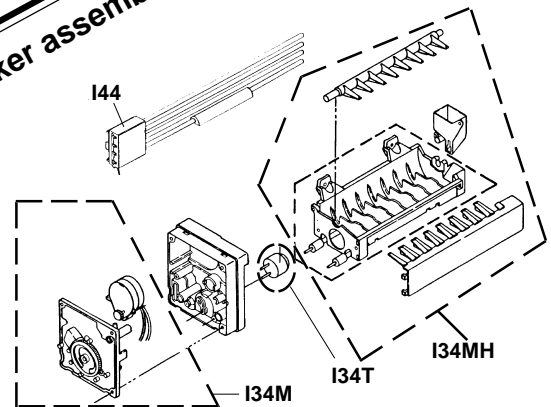

ICER-ETTE

Model 85 Icer-ette

Model 84 Icer-ette

Exploded view of ice maker assembly

RARITAN
Engineering Company, Inc.

530 Orange Street, P.O. Box 1157, Millville, NJ 08332 USA
Telephone: 856-825-4900 FAX: 856-825-4409
www.raritaneng.com
Southern Office and Plant:
3101 SW Second Ave., Fort Lauderdale, FL 33315 USA
Telephone: 954-525-0378 FAX: 954-764-4370

PARTS LIST ICER-ETTE

Item	Description	Part #	Mod. 84	84 240V	Mod. 85	85 240V
1	Wiring Harness		I44	I44220	I44	I44220
2	Module Assembly (628366)		I34M	I34M220	I34M	I34M220
3	Thermostat		I34T	I34T	I34T	I34T
4	Ice Mold Assembly		I34MH	I34MH220	I34MH	I34MH220
11	Door Lock Link		I19B	I19B	I19B	I19B
12	Door Retainer Bracket		I17	I17	I17	I17
13	Link Retaining Ring		I306	I306	I306	I306
14	Door Bushing		I21	I21	I21	I21
15	S/S Door Assy. White Laminate Door Assy. Black Laminate Door Assy. Neutral White Laminate Door Assy. Antique White Laminate Door Assy.		I7W I61W I701W I610W I611W	I7W I61W I701W I610W I611W	I7W I61W I701W I610W I611W	I7W I61W I701W I610W I611W
16	On-Off Rocker Switch		I37S	I37S	I37	I37
17	Mounting Screws		F088	F088	F088	F088
18	Grille		I9S	I9S	I9	I9
19	Pivot Screw		I124	I124	I124	I124
20	Hinge Set (Top & Bottom)		I12	I12	I12	I12
21	Ice Bucket		I90	I90	I90	I90
22	Ice Maker Assy.		I34	I34220	I34	I34220
23	Ice Maker Assy. Front Cover		I34A	I34A	I34A	I34A
24	Relay w/ overload protector		I1806-1	I1806-2	I1806-1	I1806-2
25	Water line Tubing		I93SW	I93SW	I93W	I93W
26	Condenser		I24S	I24S	I24	I24
27	Solenoid Valve		I34B	I34B220	I34B	I34B220
28	Compressor (Includes #33 and #40)		I1800A-1W	I1800A-2W	I1800A-1W	I1800A-2W
29	Power Cord		I41	I41220	I41	I41220
30	Rear Panel		I11S	I11S	I11	I11
31	Enclosure Cover		I20A	I20A	N/A	N/A
32	Flange Flange with Holes		I99S	I99S	I99 I99H	I99 I99H
33	Service Valve w/Tube		I101	I101	I101	I101
40	Drier		I30A01	I30A01	I30A01	I30A01
41	Fan Motor		I28	I28220	I25	I25220
42	Cold Control		I33	I33	I33	I33
43	Ejector Relay		I52	I52220	I52	I52220
44.	Air Duct		I29	I29	N/A	N/A