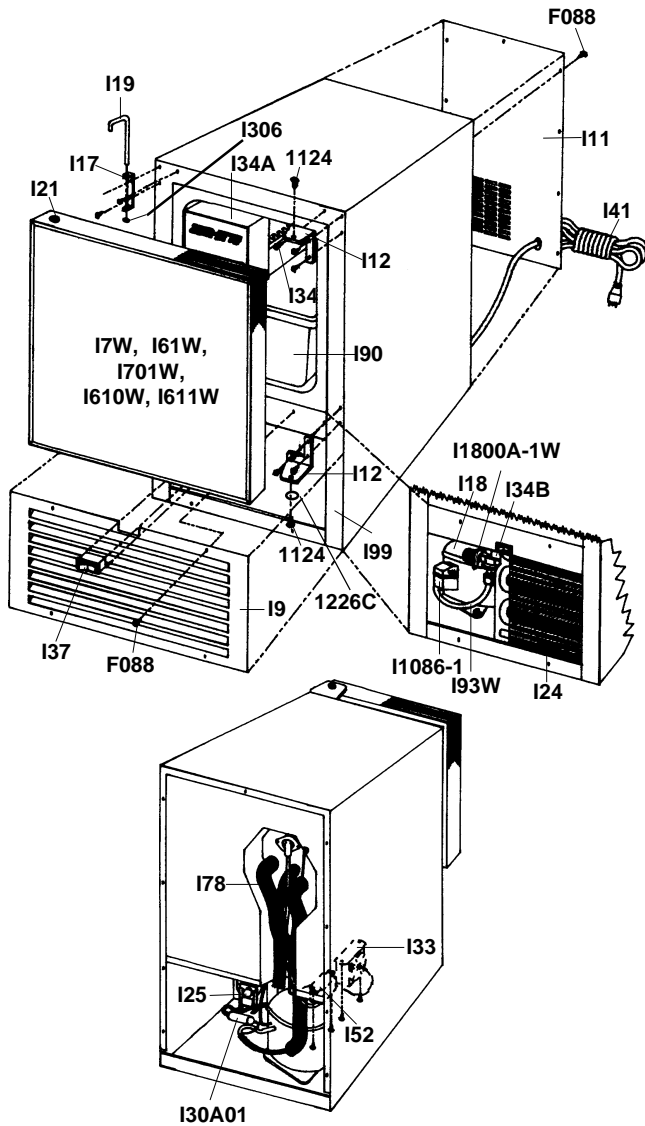

ICER-ETTE

Model 85 Icer-ette

Model 84 Icer-ette

Exploded view of ice maker assembly

RARITAN
Engineering Company, Inc.

530 Orange Street, P.O. Box 1157, Millville, NJ 08332 USA
Telephone: 856-825-4900 FAX: 856-825-4409
www.raritaneng.com
Southern Office and Plant:
3101 SW Second Ave., Fort Lauderdale, FL 33315 USA
Telephone: 954-525-0378 FAX: 954-764-4370

PARTS LIST ICER-ETTE

Item	Description	Part #	Mod. 84	84 240V	Mod. 85	85 240V
1	Wiring Harness		I44	I44220	I44	I44220
2	Module Assembly (628366)		I34M	I34M220	I34M	I34M220
3	Thermostat		I34T	I34T	I34T	I34T
4	Ice Mold Assembly		I34MH	I34MH220	I34MH	I34MH220
11	Door Lock Link		I19B	I19B	I19B	I19B
12	Door Retainer Bracket		I17	I17	I17	I17
13	Link Retaining Ring		I306	I306	I306	I306
14	Door Bushing		I21	I21	I21	I21
15	S/S Door Assy. White Laminate Door Assy. Black Laminate Door Assy. Neutral White Laminate Door Assy. Antique White Laminate Door Assy.		I7W I61W I701W I610W I611W	I7W I61W I701W I610W I611W	I7W I61W I701W I610W I611W	I7W I61W I701W I610W I611W
16	On-Off Rocker Switch		I37S	I37S	I37	I37
17	Mounting Screws		F088	F088	F088	F088
18	Grille		I9S	I9S	I9	I9
19	Pivot Screw		I124	I124	I124	I124
20	Hinge Set (Top & Bottom)		I12	I12	I12	I12
21	Ice Bucket		I90	I90	I90	I90
22	Ice Maker Assy.		I34	I34220	I34	I34220
23	Ice Maker Assy. Front Cover		I34A	I34A	I34A	I34A
24	Relay w/ overload protector		I1806-1	I1806-2	I1806-1	I1806-2
25	Water line Tubing		I93SW	I93SW	I93W	I93W
26	Condenser		I24S	I24S	I24	I24
27	Solenoid Valve		I34B	I34B220	I34B	I34B220
28	Compressor (Includes #33 and #40)		I1800A-1W	I1800A-2W	I1800A-1W	I1800A-2W
29	Power Cord		I41	I41220	I41	I41220
30	Rear Panel		I11S	I11S	I11	I11
31	Enclosure Cover		I20A	I20A	N/A	N/A
32	Flange Flange with Holes		I99S	I99S	I99 I99H	I99 I99H
33	Service Valve w/Tube		I101	I101	I101	I101
40	Drier		I30A01	I30A01	I30A01	I30A01
41	Fan Motor		I28	I28220	I25	I25220
42	Cold Control		I33	I33	I33	I33
43	Ejector Relay		I52	I52220	I52	I52220
44.	Air Duct		I29	I29	N/A	N/A