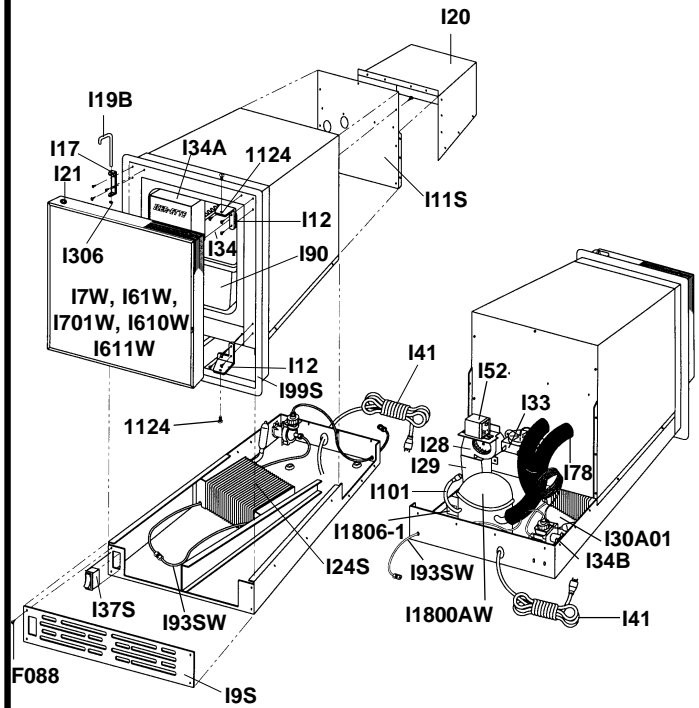

ICER-ETTE

Model 85 Icer-ette

Model 84 Icer-ette

Exploded view of ice maker assembly

RARITAN
Engineering Company, Inc.

530 Orange Street, P.O. Box 1157, Millville, NJ 08332 USA
Telephone: 856-825-4900 FAX: 856-825-4409
www.raritaneng.com
Southern Office and Plant:
3101 SW Second Ave., Fort Lauderdale, FL 33315 USA
Telephone: 954-525-0378 FAX: 954-764-4370

PARTS LIST ICER-ETTE

Item	Description	Part #	Mod. 84	84 240V	Mod. 85	85 240V
1	Wiring Harness		I44	I44220	I44	I44220
2	Module Assembly (628366)		I34M	I34M220	I34M	I34M220
3	Thermostat		I34T	I34T	I34T	I34T
4	Ice Mold Assembly		I34MH	I34MH220	I34MH	I34MH220
11	Door Lock Link		I19B	I19B	I19B	I19B
12	Door Retainer Bracket		I17	I17	I17	I17
13	Link Retaining Ring		I306	I306	I306	I306
14	Door Bushing		I21	I21	I21	I21
15	S/S Door Assy. White Laminate Door Assy. Black Laminate Door Assy. Neutral White Laminate Door Assy. Antique White Laminate Door Assy.		I7W I61W I701W I610W I611W	I7W I61W I701W I610W I611W	I7W I61W I701W I610W I611W	I7W I61W I701W I610W I611W
16	On-Off Rocker Switch		I37S	I37S	I37	I37
17	Mounting Screws		F088	F088	F088	F088
18	Grille		I9S	I9S	I9	I9
19	Pivot Screw		I124	I124	I124	I124
20	Hinge Set (Top & Bottom)		I12	I12	I12	I12
21	Ice Bucket		I90	I90	I90	I90
22	Ice Maker Assy.		I34	I34220	I34	I34220
23	Ice Maker Assy. Front Cover		I34A	I34A	I34A	I34A
24	Relay w/ overload protector		I1806-1	I1806-2	I1806-1	I1806-2
25	Water line Tubing		I93SW	I93SW	I93W	I93W
26	Condenser		I24S	I24S	I24	I24
27	Solenoid Valve		I34B	I34B220	I34B	I34B220
28	Compressor (Includes #33 and #40)		I1800A-1W	I1800A-2W	I1800A-1W	I1800A-2W
29	Power Cord		I41	I41220	I41	I41220
30	Rear Panel		I11S	I11S	I11	I11
31	Enclosure Cover		I20A	I20A	N/A	N/A
32	Flange Flange with Holes		I99S	I99S	I99 I99H	I99 I99H
33	Service Valve w/Tube		I101	I101	I101	I101
40	Drier		I30A01	I30A01	I30A01	I30A01
41	Fan Motor		I28	I28220	I25	I25220
42	Cold Control		I33	I33	I33	I33
43	Ejector Relay		I52	I52220	I52	I52220
44.	Air Duct		I29	I29	N/A	N/A