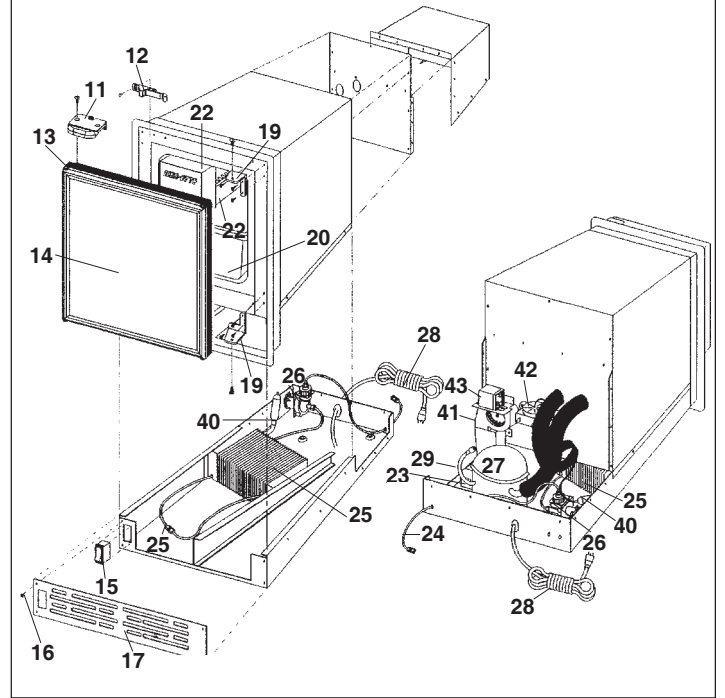

# EXPLODED VIEW

Exploded View of Model 85 Icer-ette

Exploded View of Model 84 Icer-ette

Exploded view of Item #21

Wiring Diagram  
Raritan Icer-ette  
Series 84 and 85

# PARTS LIST

Item	Description	Model 84	Model 84 220V		Model 85	Model 85 240V
1	Wiring Harness	I44	I44220		I44	I44220
2	Module Assy. (628366)	I34M-1	I34M220		I34M-1	I34M220
3	Thermostat	I34T	I34T		I34T	I34T
4	Icemaker Mold w/thermostat	I34MH	I34MH220		I34MH	I34MH220
11	Handle Latch Assy.	IM135	IM135		IM135	IM135
12	Catch/Prop Assy.	IM130	IM130		IM130	IM130
13	Nylon Snap Bushing - Black Nylon Snap Bushing - White	I2101 I21	I2101 I21		I2101 I21	I2101 I21
14	S/S Door Assy. White laminate Door Assy. Black Laminate Door Assy. Neutral White Laminate Door Assy.	IM215W IM216W IM217W IM218W	IM215W IM216W IM217W IM218W		IM215W IM216W IM217W IM218W	IM215W IM216W IM217W IM218W
15	On-Off Rocker switch	I37S	I37S		I37S	I37S
16	8-32 x 1/2 hex head type F 18-8 s/s screws	I73	I73		I73	I73
17	Grille	IM9S01	IM9S01		IM901	IM901
18	Top screw 1/4-28 x 1/2 Bottom screw 1/4-28 x 5/8 hex head	F181 CH51	F181 CH51		F181 CH51	F181 CH51
19	Hinge Set Top & Bottom	IM13W	IM13W		IM13W	IM13W
20	Ice Bucket	I90	I90		I90	I90
21	Ice Maker	I34W	I34220W		I34W	I34220W
22	Ice Maker Front Cover	I34A	I34A		I34A	I34A
23	Relay w/overload protector	I1806-1	I1806-2		I1806-1	I1086-2
24	Water line tubing	I93SW	I93SW		I93	I93
25	Condenser Coil	I24S	I24S		I24	I24
26	Water Valve	I34B	I34B220		I34B	I34B220
27	Compressor (includes #29 and #40)	I1800A-1W	I1800A-2W		I1800A-1W	I1800A-2W
28	Power Cord	I41	I41220		I41	I41220
29	Service valve w/tube	I101	I101		I101	I101
40	Drier	I30A01	I30A01		I30A01	I30A01
41	Motor and/or Blower Assy.	I28	I28220		I25	I25220
42	Control Control	I33A	I33A		I33A	I33A
43	Relay	I52	I52220		I52	I52220