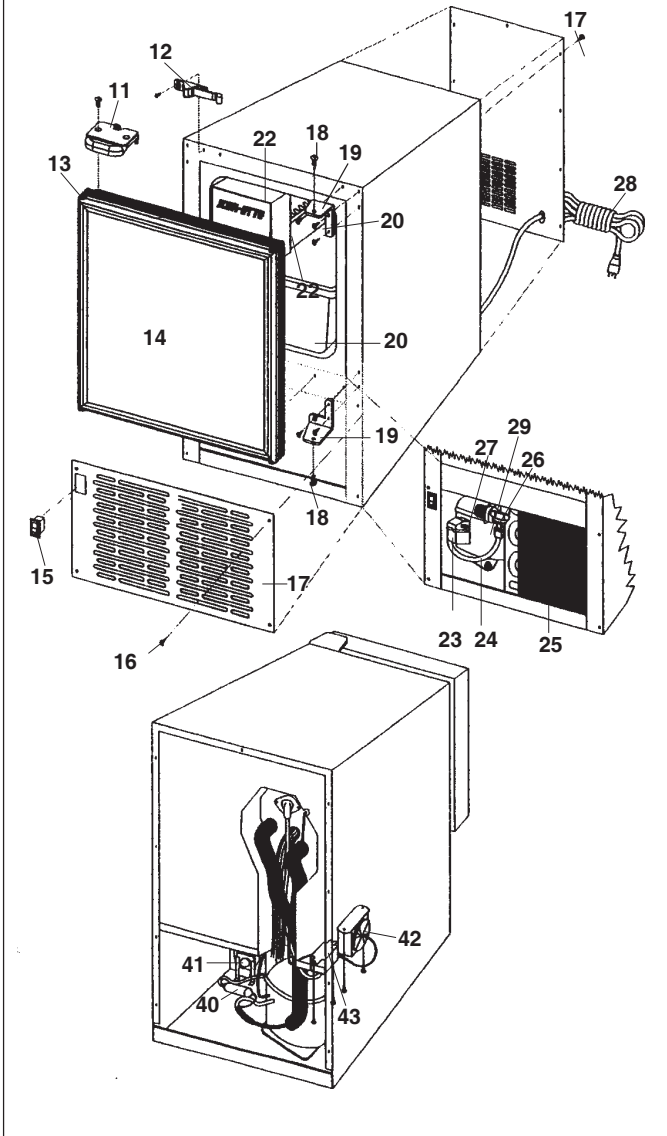

# EXPLODED VIEW

Exploded View of Model 85 Icer-ette

Exploded View of Model 84 Icer-ette

Exploded view of Item #21

Wiring Diagram  
Raritan Icer-ette  
Series 84 and 85

# PARTS LIST

Item	Description	Model 84	Model 84 220V		Model 85	Model 85 240V
1	Wiring Harness	I44	I44220		I44	I44220
2	Module Assy. (628366)	I34M-1	I34M220		I34M-1	I34M220
3	Thermostat	I34T	I34T		I34T	I34T
4	Icemaker Mold w/thermostat	I34MH	I34MH220		I34MH	I34MH220
11	Handle Latch Assy.	IM135	IM135		IM135	IM135
12	Catch/Prop Assy.	IM130	IM130		IM130	IM130
13	Nylon Snap Bushing - Black Nylon Snap Bushing - White	I2101 I21	I2101 I21		I2101 I21	I2101 I21
14	S/S Door Assy. White laminate Door Assy. Black Laminate Door Assy. Neutral White Laminate Door Assy.	IM215W IM216W IM217W IM218W	IM215W IM216W IM217W IM218W		IM215W IM216W IM217W IM218W	IM215W IM216W IM217W IM218W
15	On-Off Rocker switch	I37S	I37S		I37S	I37S
16	8-32 x 1/2 hex head type F 18-8 s/s screws	I73	I73		I73	I73
17	Grille	IM9S01	IM9S01		IM901	IM901
18	Top screw 1/4-28 x 1/2 Bottom screw 1/4-28 x 5/8 hex head	F181 CH51	F181 CH51		F181 CH51	F181 CH51
19	Hinge Set Top & Bottom	IM13W	IM13W		IM13W	IM13W
20	Ice Bucket	I90	I90		I90	I90
21	Ice Maker	I34W	I34220W		I34W	I34220W
22	Ice Maker Front Cover	I34A	I34A		I34A	I34A
23	Relay w/overload protector	I1806-1	I1806-2		I1806-1	I1086-2
24	Water line tubing	I93SW	I93SW		I93	I93
25	Condenser Coil	I24S	I24S		I24	I24
26	Water Valve	I34B	I34B220		I34B	I34B220
27	Compressor (includes #29 and #40)	I1800A-1W	I1800A-2W		I1800A-1W	I1800A-2W
28	Power Cord	I41	I41220		I41	I41220
29	Service valve w/tube	I101	I101		I101	I101
40	Drier	I30A01	I30A01		I30A01	I30A01
41	Motor and/or Blower Assy.	I28	I28220		I25	I25220
42	Control Control	I33A	I33A		I33A	I33A
43	Relay	I52	I52220		I52	I52220

## BI Flange Part numbers

## Flush Mount Flange Part numbers