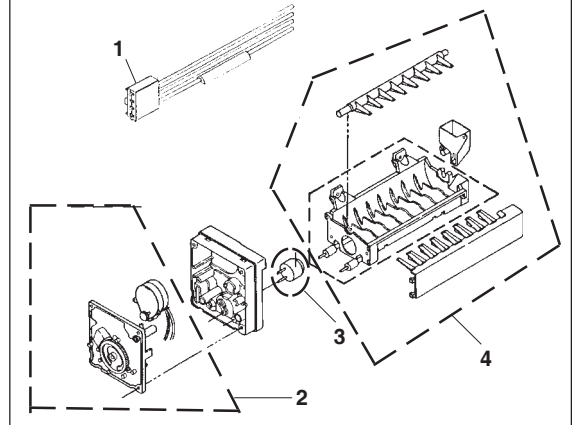

# EXPLODED VIEW

Exploded View of Model 85 Icer-ette

Exploded View of Model 84 Icer-ette

Exploded view of Item #21

Wiring Diagram  
Raritan Icer-ette  
Series 84 and 85

# PARTS LIST

Item	Description	Model 84	Model 84 220V		Model 85	Model 85 240V
1	Wiring Harness	I44	I44220		I44	I44220
2	Module Assy. (628366)	I34M-1	I34M220		I34M-1	I34M220
3	Thermostat	I34T	I34T		I34T	I34T
4	Icemaker Mold w/thermostat	I34MH	I34MH220		I34MH	I34MH220
11	Handle Latch Assy.	IM135	IM135		IM135	IM135
12	Catch/Prop Assy.	IM130	IM130		IM130	IM130
13	Nylon Snap Bushing - Black Nylon Snap Bushing - White	I2101 I21	I2101 I21		I2101 I21	I2101 I21
14	S/S Door Assy. White laminate Door Assy. Black Laminate Door Assy. Neutral White Laminate Door Assy.	IM215W IM216W IM217W IM218W	IM215W IM216W IM217W IM218W		IM215W IM216W IM217W IM218W	IM215W IM216W IM217W IM218W
15	On-Off Rocker switch	I37S	I37S		I37S	I37S
16	8-32 x 1/2 hex head type F 18-8 s/s screws	I73	I73		I73	I73
17	Grille	IM9S01	IM9S01		IM901	IM901
18	Top screw 1/4-28 x 1/2 Bottom screw 1/4-28 x 5/8 hex head	F181 CH51	F181 CH51		F181 CH51	F181 CH51
19	Hinge Set Top & Bottom	IM13W	IM13W		IM13W	IM13W
20	Ice Bucket	I90	I90		I90	I90
21	Ice Maker	I34W	I34220W		I34W	I34220W
22	Ice Maker Front Cover	I34A	I34A		I34A	I34A
23	Relay w/overload protector	I1806-1	I1806-2		I1806-1	I1086-2
24	Water line tubing	I93SW	I93SW		I93	I93
25	Condenser Coil	I24S	I24S		I24	I24
26	Water Valve	I34B	I34B220		I34B	I34B220
27	Compressor (includes #29 and #40)	I1800A-1W	I1800A-2W		I1800A-1W	I1800A-2W
28	Power Cord	I41	I41220		I41	I41220
29	Service valve w/tube	I101	I101		I101	I101
40	Drier	I30A01	I30A01		I30A01	I30A01
41	Motor and/or Blower Assy.	I28	I28220		I25	I25220
42	Control Control	I33A	I33A		I33A	I33A
43	Relay	I52	I52220		I52	I52220

## BI Flange Part numbers

## Flush Mount Flange Part numbers