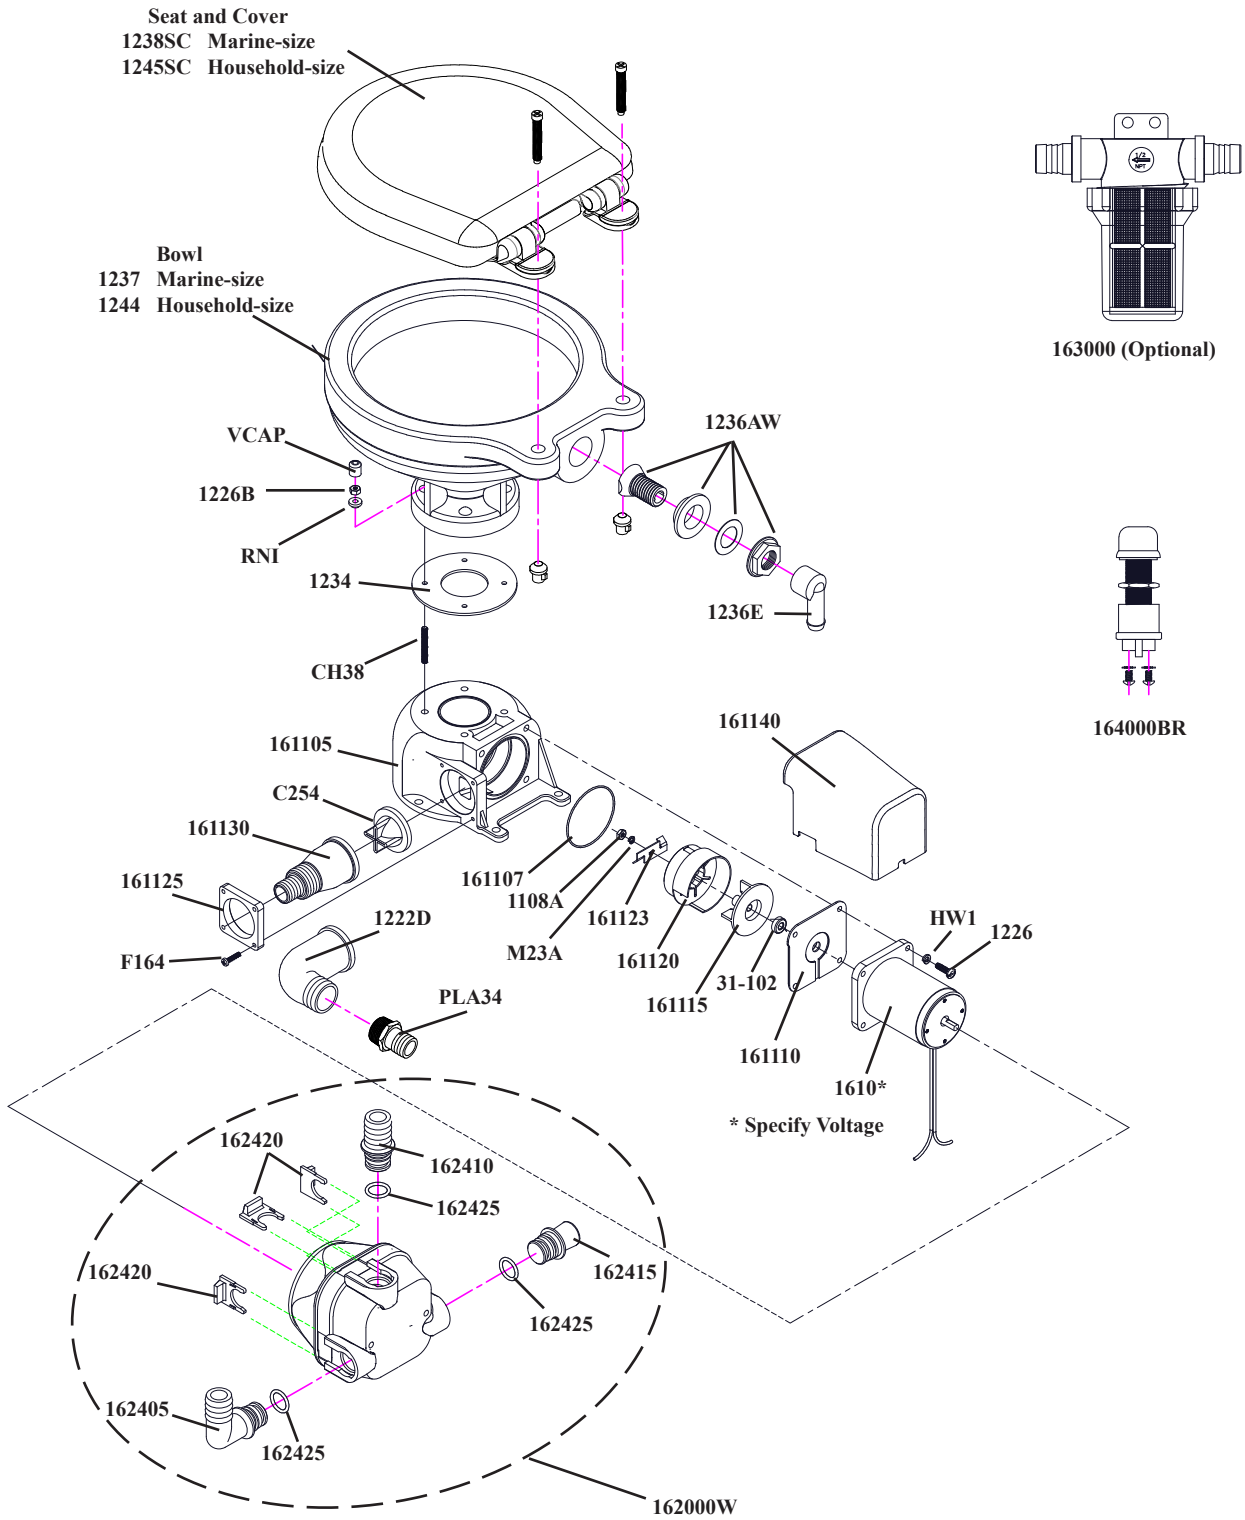

SeaEra PARTS LIST

<u>Part No.</u>	<u>Description</u>	<u>Part No.</u>	<u>Description</u>
1108A	Macerator Nut		
1222D	90° Discharge Fitting		
1226	Mounting Screw (4)		
1226B	1/4-20 Hex Nut (4)		
1234	Bowl Gasket		
1236AW	Bowl Spud Assembly	163000	Inline Strainer (Optional)
1236E	Bowl Elbow	164000BR	Push Button Switch
1237	Marine-size Bowl	31-102	Shaft Seal
1238SC	Slow Close Seat and Cover (Marine-size)	41-260	Bowl Elbow (Freshwater Models Only)
1244	Household-style Bowl	C254	Joker Valve
1245SC	Slow Close Seat and Cover (Household-size)	CH38	1/4-20 Threaded Stud (4)
1610*	Motor	F164	Discharge Mounting Flange Fastener(4)
161105	Base	HW1	Mounting Screw Lockwasher (4)
161107	Seal Plate O-Ring	M23A	Macerator Lockwasher (1)
161110	Seal Plate		
161115	Impeller		
161120	Impeller/Macerator Housing		
161123	Macerator Blade		
161125	Discharge Mounting Flange		
161130	Discharge Fitting		
162405	3/4" Hose Barb - 90° Fitting		
162410	3/4" Hose Barb - Straight Fitting (2)		
162415	Plug Fitting		
162420	Fitting Clip (3)		
162425	Fitting O-Ring (4)		
161140	Motor Cover		
162000W	Diaphragm Pump Assy. (Includes: 162405, 162410 (2), 162415, 162420 (3), 162425 (4))		
PLA34	Adapter: 1" MPT xHS		

Repair Kits

DIAPUMPRK	Diaphragm Pump Repair Kit
SEADISRK	SeaEra Discharge Repair Kit

* Specify DC Voltage (12, 24, 32)

SeaEra Exploded Parts View

EXPLODED PARTS