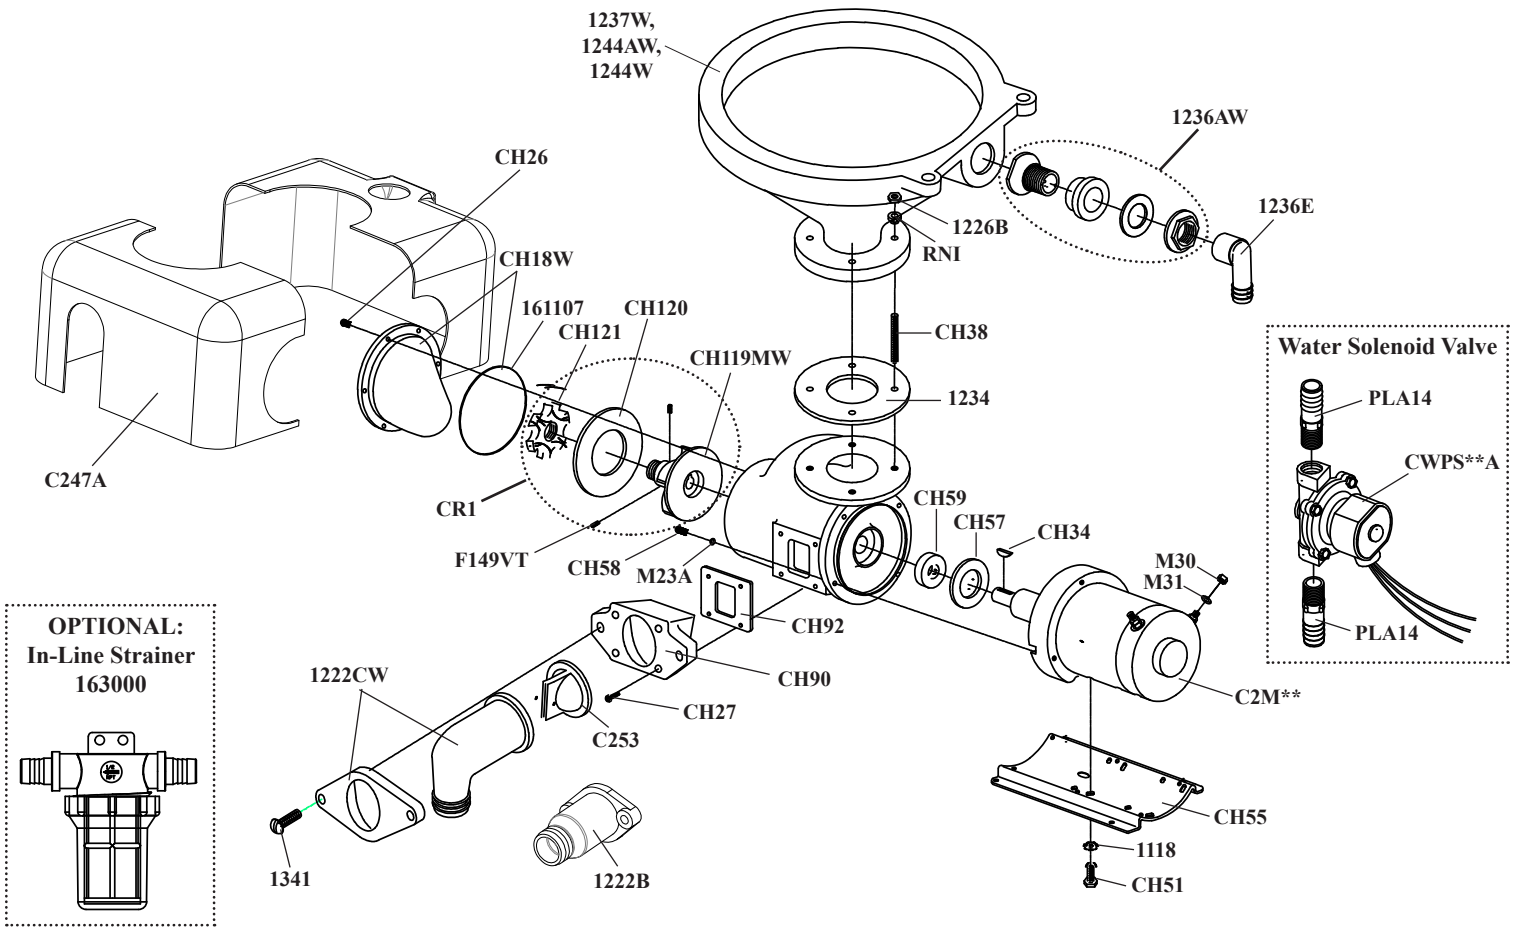

CROWN HEAD II - Parts List

Part #	Description
1118	Lockwasher (4)
1222CW	90 Degree discharge
1222B	Straight discharge
1226B	1/4" - 20 S/S Hex Nut (4)
1234	Bowl Gasket
1236AW	Bowl Spud Assembly
1236E	Bowl Elbow
1237W	Marine-size Bowl Assembly (White)
1238SC	Marine-size Seat and Cover (Slow Close-Not shown)
1244AW	Household-style Bowl Assembly, (Almond) includes 1236AW
1244W	Household-style Bowl Assembly, (White) includes 1236AW
1245SC	Household-style Seat and Cover (Slow Close-Not shown)
1341	Discharge Screw (2)
161107	Front Cover O-Ring
164000BR	Heavy Duty Push Button Switch
C2M**	Crown Head II Motor, 12, 24, 32 VDC
C247A	Shroud
C253	Joker Valve
CH119MW	Discharge Impeller Assy. (includes CH119M, F149VT [2])
CH120	Discharge Pump Wall
CH121	Macerator
CH18W	Front Cover w/"O" Ring
CH26	Front Cover Screw (6)
CH27	Mounting Screw (4) 10-32x5/8" S/S
CH34	Woodruff Key
CH38	Bowl Stud (4)
CH51	Base Mounting Screw (4)
CH52	Rubber Mounting Strip (2), (Not shown)
CH55	Base Plate
CH57	Rubber Slinger
CH58	Fillister Head Screw (4) 10-32x3/4" S/S
CH59	Seal
CH90	Discharge Adapter
CH92	Square Rubber Gasket
CR1	Discharge Impeller and Macerator Assembly includes CH120, CH121, F149VT(2), CH119MW
M23A	#10 Lockwasher (4)
M30	1/4" - 20 Brass Nut (4)
M31	#14 Brass Washer (4)
RNI	Nylon Shoulder Washer (4)

PRESSURIZED FRESHWATER MODELS

CWPS**B	1/2" GC Solenoid Valve
CWPSMB	Mounting Bracket for CWPS (Not shown)
PLA14	Male Adapter 1/2 MNPTx3/4 Barb (3)
PLAVB0-5	Atmospheric Vacuum Breaker
PLA13	Elbow, 1/2" NPT x 3/4" (1)

** Specify Voltage

CROWN HEAD II - EXPLODED PARTS VIEW

** Specify Voltage