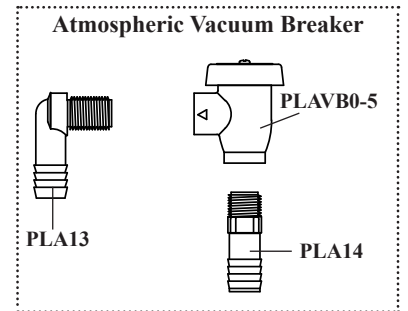

REMOTE INTAKE PUMP MODELS

162000W	Intake Pump Assembly includes 162100W, 162200W, 162300W
162405	3/4" Hose Barb - 90° Fitting
162410	3/4" Hose Barb - Straight Fitting
162415	Plug Fitting
162420	Fitting Clip (3)
162425	Fitting O-Ring (3)
1660**A	Remote Motor
166000	Diaphragm Intake Pump Assembly 12V
166100	Diaphragm Intake Pump Assembly 24V
166200	Diaphragm Intake Pump Assembly 32V
214**A	Relay with Wiring Harness

PRESSURIZED FRESHWATER MODELS

CWPS**B	1/2" GC Solenoid Valve
CWPSMB	Mounting Bracket for CWPS (Not shown)
PLA14	Male Adapter 1/2 MNPTx3/4 Barb (3)
PLAVB0-5	Atmospheric Vacuum Breaker
PLA13	Elbow, 1/2" NPT x 3/4" (1)

ADDITIONAL ACCESSORIES AVAILABLE

STC	Smart Toilet Control
163000	In-Line Strainer (shown, pg 15)
190601	Fresh Water Strainer
RTC**	Raritime Solid State Timer with solenoid
SFH	Saniflex Hose
KO2	Knocks Out Odors Kit
1PCP22	Cleans Potties
TD90323	Vented Loop 1 1/2" (38mm) White
TD90319	Vented Loop 3/4" (19mm) White
TD90314W	Aquavalve White with (3) straight tails

** Specify Voltage

CROWN HEAD II - EXPLODED PARTS VIEW

** Specify Voltage