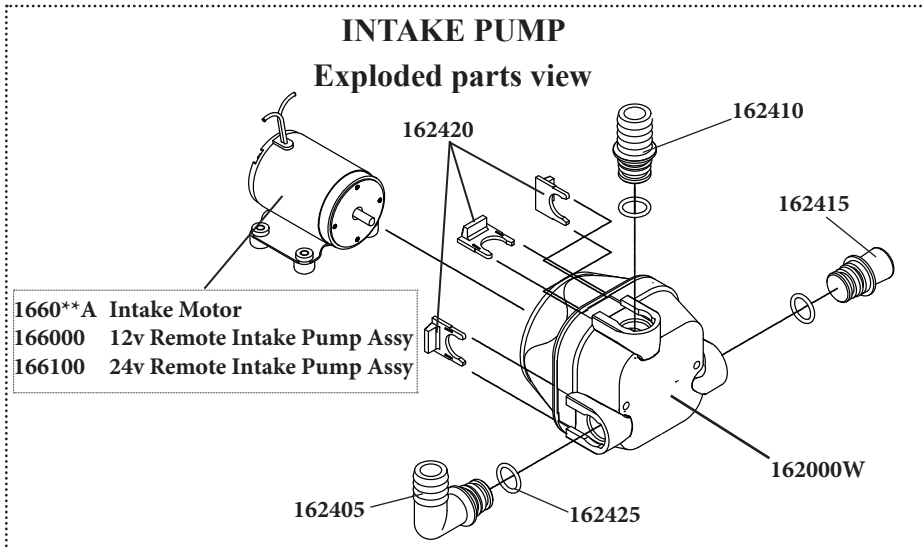

REMOTE INTAKE PUMP MODELS

162000W	Intake Pump Assembly includes 162100W, 162200W, 162300W
162405	3/4" Hose Barb - 90° Fitting
162410	3/4" Hose Barb - Straight Fitting
162415	Plug Fitting
162420	Fitting Clip (3)
162425	Fitting O-Ring (3)
1660**A	Remote Motor
166000	Diaphragm Intake Pump Assembly 12V
166100	Diaphragm Intake Pump Assembly 24V
166200	Diaphragm Intake Pump Assembly 32V
214**A	Relay with Wiring Harness

PRESSURIZED FRESHWATER MODELS

CWPS**B	1/2" GC Solenoid Valve
CWPSMB	Mounting Bracket for CWPS (Not shown)
PLA14	Male Adapter 1/2 MNPTx3/4 Barb (3)
PLAVB0-5	Atmospheric Vacuum Breaker
PLA13	Elbow, 1/2" NPT x 3/4" (1)

** Specify Voltage

CROWN HEAD II - EXPLODED PARTS VIEW

** Specify Voltage