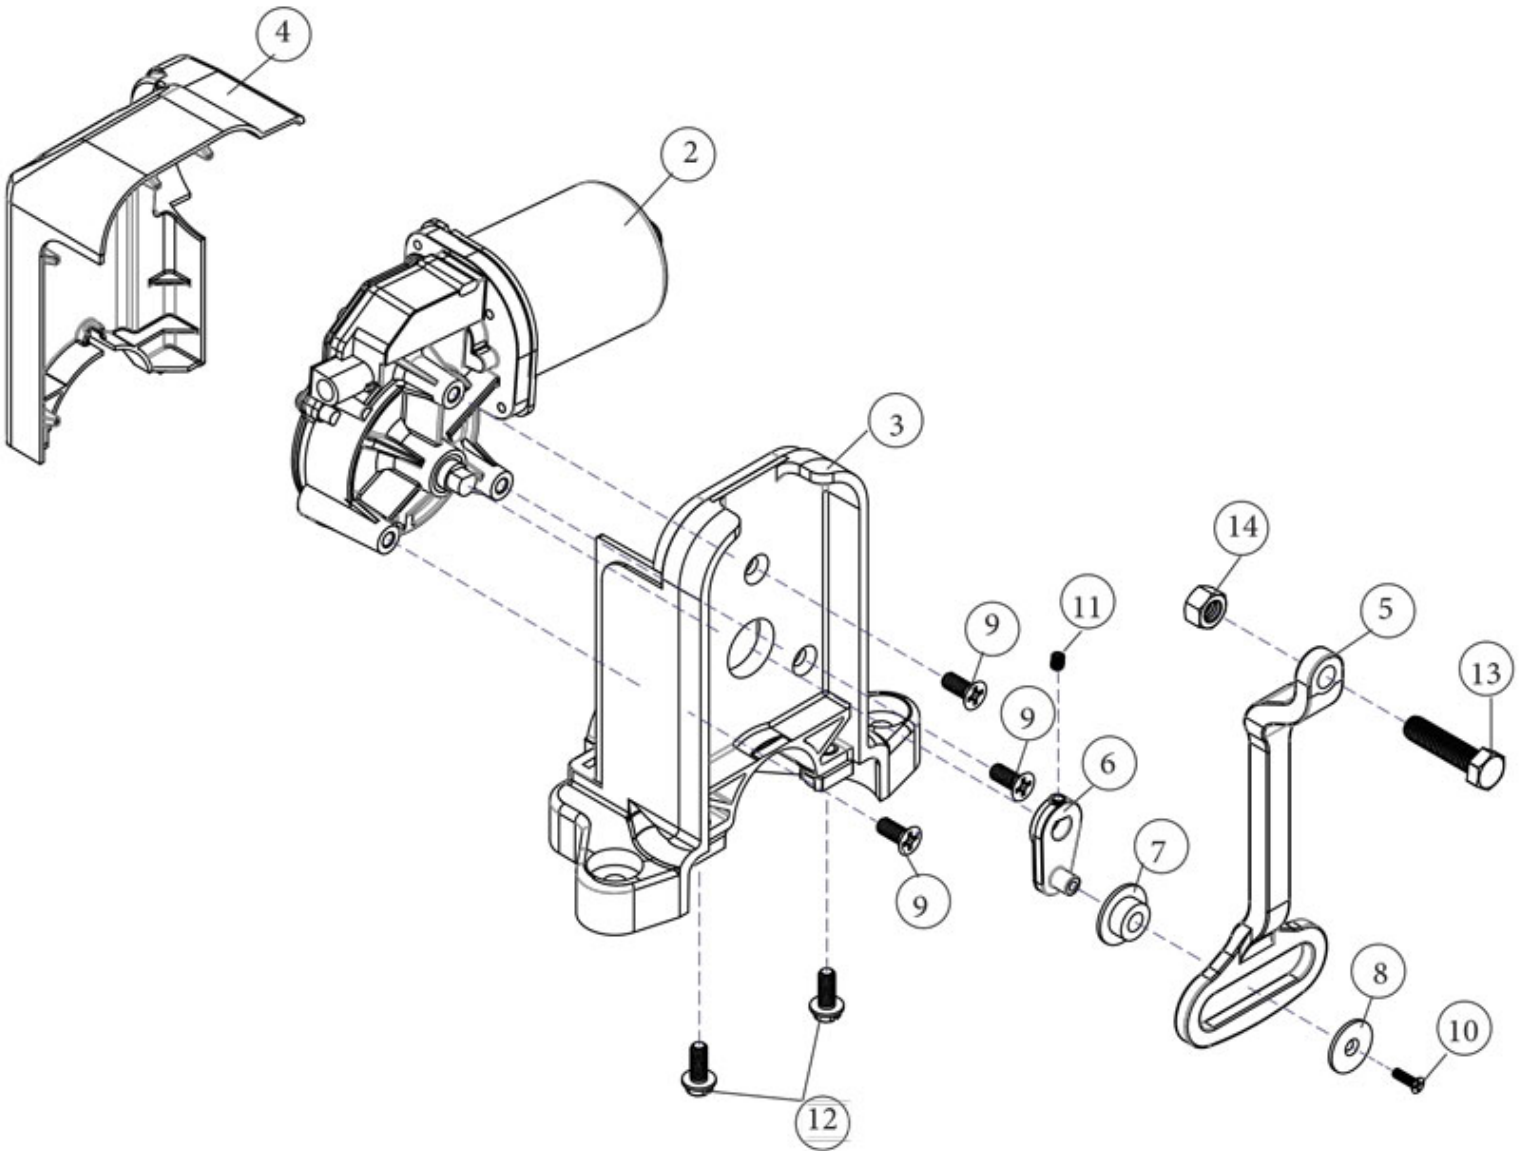

POWERFLUSH EXPLODED VIEW

| Part No. | Description |
|-----------|------------------------------|
| 2 1131** | Motor and Gearbox Assy. |
| 3 1132 | Gear Box Assembly Base |
| 4 1133 | Gear Box Assembly Cover |
| 5 1134 | Connecting Rod |
| 6 1135 | Link |
| 7 1136 | Roller |
| 8 1137A | Roller Washer S/S |
| 9 F359 | Gear Box Mounting Screws (3) |
| 10 F360 | Roller Screw |
| 11 F149VT | Set Screw |
| 12 F408 | Assembly Mounting Screws (2) |
| 13 1115 | 3/8-16 x 1 1/2" Bolt |
| 14 1115A | 3/8-16 Nut |

**Voltage:
12 (12VDC)
24 (24VDC)